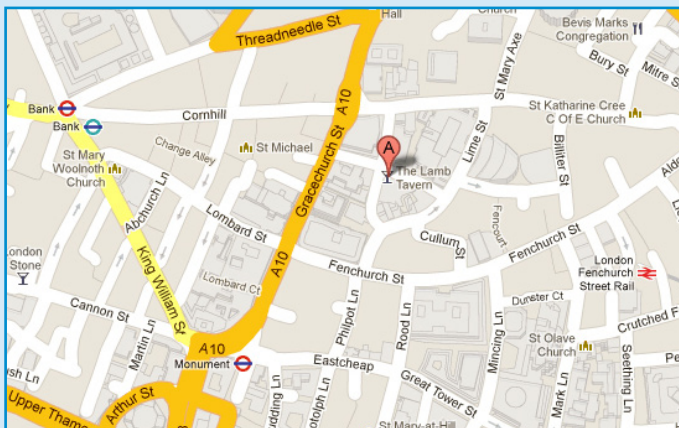

## UK Chapter Christmas Party

Come and join us in the Square Mile for a well-deserved Christmas drink and general roaring good time.

The Lamb Tavern, 'a sanctuary for hard working city professionals', is in the heart of London's Leadenhall Market, just up Cornhill from The Bank. Where better for us to eat, drink and be merry? We are launching the party season with an informal networking lunch in the Lamb's historic upstairs dining room from where you can look down on the revellers below and the busy market stalls piled with present ideas for all. You could even do your Christmas shopping while you're at it!

### VENUE

**The Lamb Tavern**  
Leadenhall Market, 10-12 Leadenhall Market,  
London, EC3V 1LR

[Click here for map.](#)